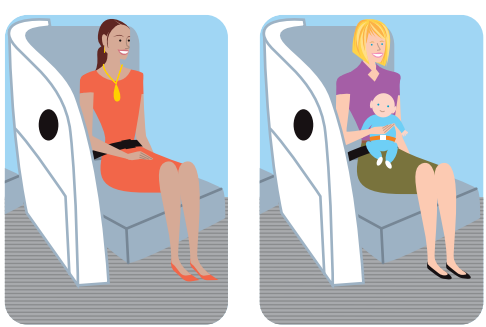

B777-300 Safety Information

Kia Ora
Welcome aboard

No smoking at all times

Diagrams showing aircraft in flight with green arrows indicating that smoking is prohibited at all times. Red arrows and icons indicate that mobile phone use, Wi-Fi, and cellular services are also prohibited during flight.

Remove high-heel shoes

Recommended brace positions

Economy

Premium Economy

Business Premier

Pull down on mask

Adjust elastic straps

Put your own mask on first

Lifejacket locations

Business Premier

Premium Economy

Economy

Open pouch

Put lifejacket on while seated

Clip straps together and tighten

Pull red tag to inflate when exiting the aircraft