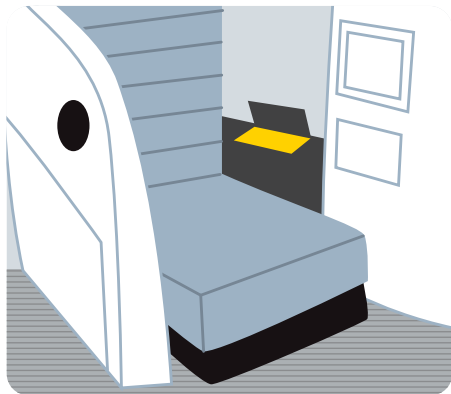

B777-300 Safety Information

Kia Ora
Welcome aboard

No smoking at all times

Diagrams showing aircraft in flight with green arrows indicating that smoking is prohibited at all times. Red arrows and icons indicate that mobile phone use, Wi-Fi, and cellular services are also prohibited during flight.

Remove high-heel shoes

Recommended brace positions

Economy

Premium Economy

Business Premier

Pull down on mask

Adjust elastic straps

Put your own mask on first

Lifejacket locations

Business Premier

Premium Economy

Economy

Open pouch

Put lifejacket on while seated

Clip straps together and tighten

Pull red tag to inflate when exiting the aircraft