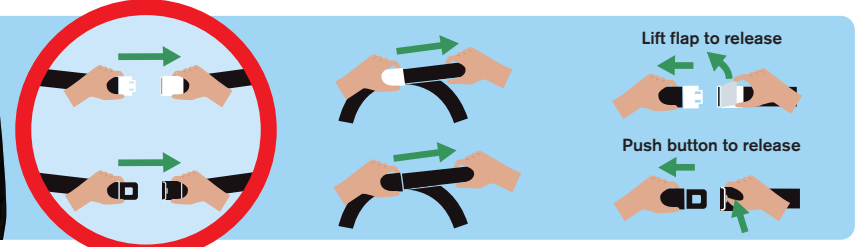

B777-300 Safety Information

Kia Ora
Welcome aboard

No smoking at all times

Diagrams showing aircraft in flight with green arrows indicating that smoking is prohibited at all times. Red arrows and icons indicate that mobile phone use, Wi-Fi, and cellular services are also prohibited during flight.

Remove high-heel shoes

Recommended brace positions

Economy

Premium Economy

Business Premier

Pull down on mask

Adjust elastic straps

Put your own mask on first

Lifejacket locations

Business Premier

Premium Economy

Economy

Open pouch

Put lifejacket on while seated

Clip straps together and tighten

Pull red tag to inflate when exiting the aircraft