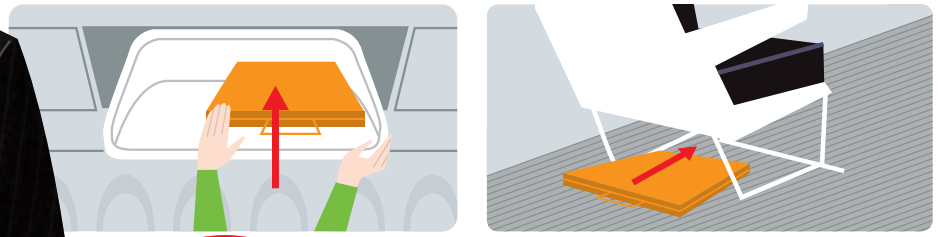

B777-300 Safety Information

Kia Ora
Welcome aboard

No smoking at all times

Diagrams showing aircraft in flight with green arrows indicating that smoking is prohibited at all times. Red arrows and icons indicate that mobile phone use, Wi-Fi, and cellular services are also prohibited during flight.

Remove high-heel shoes

Recommended brace positions

Economy

Premium Economy

Business Premier

Pull down on mask

Adjust elastic straps

Put your own mask on first

Lifejacket locations

Business Premier

Premium Economy

Economy

Open pouch

Put lifejacket on while seated

Clip straps together and tighten

Pull red tag to inflate when exiting the aircraft