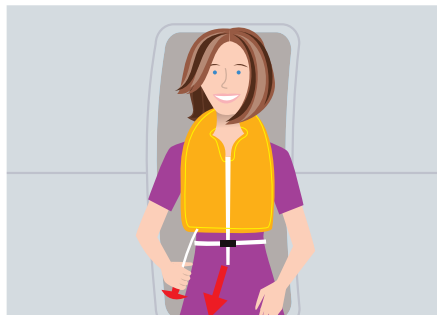

B777-300 Safety Information

Kia Ora
Welcome aboard

No smoking at all times

Diagrams showing aircraft in flight with green arrows indicating that smoking is prohibited at all times. Red arrows and icons indicate that mobile phone use, Wi-Fi, and cellular services are also prohibited during flight.

Lifejacket locations

Business Premier

Premium Economy

Economy

Open pouch

Put lifejacket on while seated

Clip straps together and tighten

Pull red tag to inflate when exiting the aircraft

For further inflation, use mouthpiece