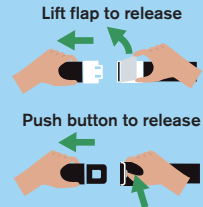

B777-300 Safety Information

Kia Ora
Welcome aboard

No smoking at all times

Lift flap to release

Push button to release

Remove high-heel shoes

Recommended brace positions

Economy

Premium Economy

Business Premier

Pull down on mask

Adjust elastic straps

Put your own mask on first

Lifejacket locations

Business Premier

Premium Economy

Economy

Open pouch

Put lifejacket on while seated

Clip straps together and tighten

Pull red tag to inflate when exiting the aircraft

For further inflation, use mouthpiece