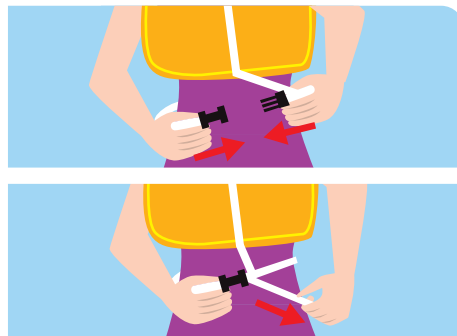

B777-300 Safety Information

Kia Ora
Welcome aboard

No smoking at all times

Diagrams showing aircraft in flight with green arrows indicating that smoking is prohibited at all times. Red arrows and icons indicate that mobile phone use, Wi-Fi, and cellular services are also prohibited during flight.

Remove high-heel shoes

Recommended brace positions

Economy

Premium Economy

Business Premier

Pull down on mask

Adjust elastic straps

Put your own mask on first

Lifejacket locations

Business Premier

Premium Economy

Economy

Open pouch

Put lifejacket on while seated

Clip straps together and tighten

Pull red tag to inflate when exiting the aircraft

For further inflation, use mouthpiece