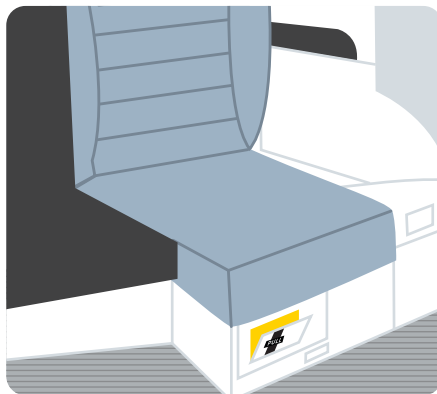

B777-300 Safety Information

Kia Ora
Welcome aboard

No smoking at all times

Diagrams showing aircraft in flight with green arrows indicating that smoking is prohibited at all times. Red arrows and icons indicate that mobile phone use, Wi-Fi, and cellular services are also prohibited during flight.

Remove high-heel shoes

Recommended brace positions

Economy

Premium Economy

Business Premier

Pull down on mask

Adjust elastic straps

Put your own mask on first

Lifejacket locations

Business Premier

Premium Economy

Economy

Open pouch

Put lifejacket on while seated

Clip straps together and tighten

Pull red tag to inflate when exiting the aircraft