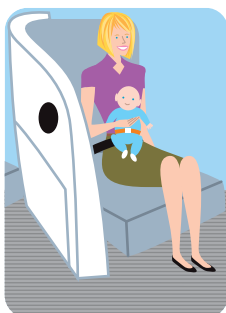

B777-300 Safety Information

Kia Ora
Welcome aboard

No smoking at all times

Lift flap to release

Push button to release

Remove high-heel shoes

Recommended brace positions

Economy

Premium Economy

Business Premier

Pull down on mask

Adjust elastic straps

Put your own mask on first

Lifejacket locations

Business Premier

Premium Economy

Economy

Open pouch

Put lifejacket on while seated

Clip straps together and tighten

Pull red tag to inflate when exiting the aircraft

For further inflation, use mouthpiece