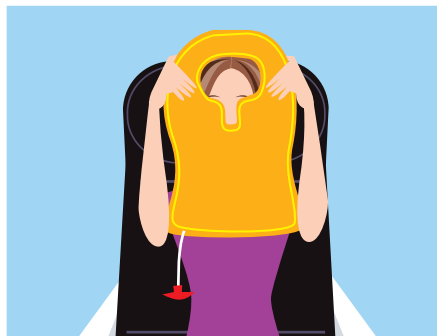

B777-300 Safety Information

Kia Ora
Welcome aboard

No smoking at all times

Diagrams showing aircraft in flight with green arrows indicating that smoking is prohibited at all times. Red arrows and icons indicate that mobile phone use, Wi-Fi, and cellular services are also prohibited during flight.

Lifejacket locations

Business Premier

Premium Economy

Economy

Open pouch

Put lifejacket on while seated

Clip straps together and tighten

Pull red tag to inflate when exiting the aircraft

For further inflation, use mouthpiece