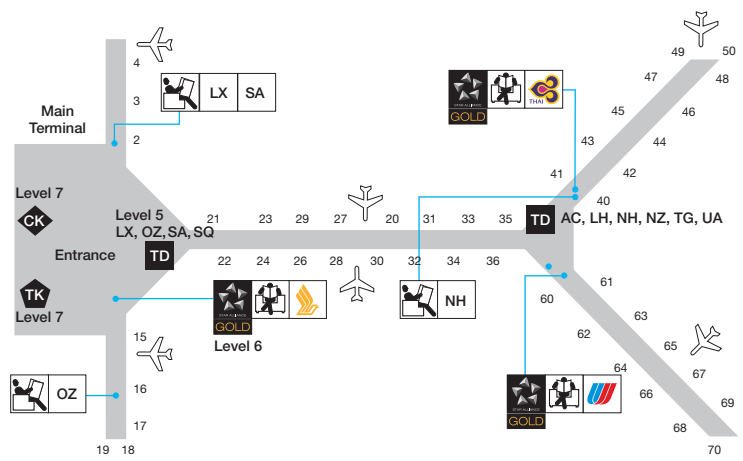

HKG

Hong Kong, China
 Hong Kong International
www.hkairport.com

Lounges

-  Gold Lounge
-  First Class Lounge
-  Contract Lounge

Locations

-  Ticketing
-  Check-in
-  Transfer Desk
-  Gates

Star Alliance Members

- | | | | | |
|--|--|--|--|--|
|  Air Canada
AC |  ANA
NH |  Lufthansa
LH |  South African
Airways
SA |  THAI
TG |
|  Air New
Zealand
NZ |  Asiana
Airlines
OZ |  Singapore
Airlines
SQ |  SWISS
LX |  United
UA |